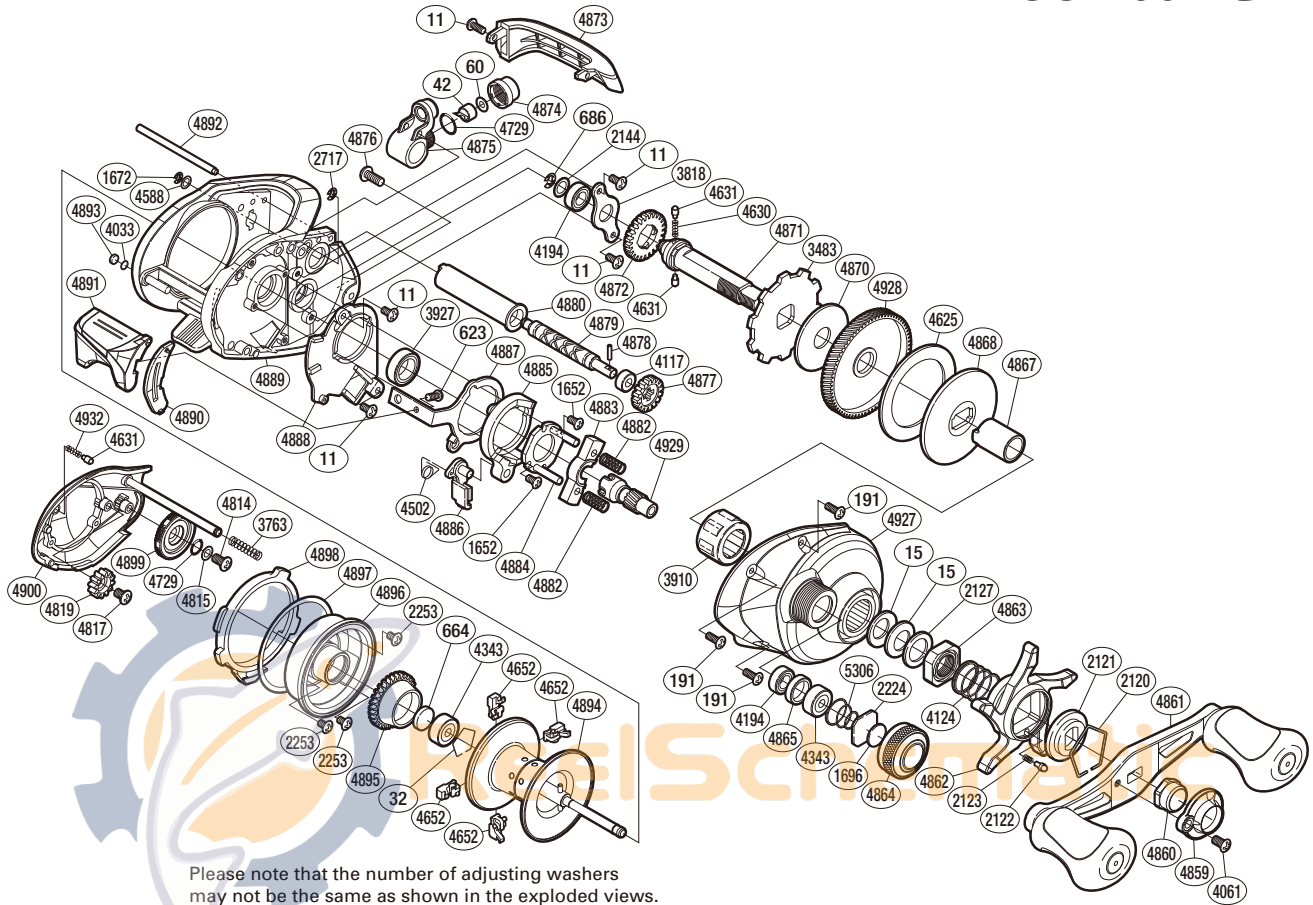

## CU-200IPG

Please note that the number of adjusting washers may not be the same as shown in the exploded views. (Adjustment will vary with each individual product.)

(51RH39H200U)

Part No.	Description	BNT No.	Description	BNT No.	Description
BNT0011	Screw	BNT4194	Ball Bearing	BNT4878	Worm Shaft Pin
BNT0015	Drag Spring Washer	BNT4343	Ball Bearing	BNT4879	Worm Shaft
BNT0032	Bearing Retainer	BNT4502	Clutch Pawl Spring	BNT4880	Level Wind Guard
BNT0042	Line Guide Pawl	BNT4588	Washer	BNT4882	Yoke Spring
BNT0060	Spacer	BNT4625	Drag Washer	BNT4883	Yoke
BNT0191	Screw	BNT4630	Idle Gear Spring	BNT4884	Clutch Cam Retainer
BNT0623	Screw	BNT4631	Idle Gear Pin	BNT4885	Clutch Cam
BNT0664	Spacer B	BNT4652	Brake Shoe	BNT4886	Clutch Pawl
BNT0686	E Lock	BNT4729	O Ring	BNT4887	Clutch Plate
BNT1652	Screw	BNT4814	Screw	BNT4888	Clutch Guard
BNT1672	E Lock	BNT4815	Washer	BNT4889	One-Piece Frame
BNT1696	Cast Control Spacer	BNT4817	Screw	BNT4890	Clutch Bar Guide
BNT2120	Click Plate Retainer	BNT4819	Idle Gear	BNT4891	Quick-Fire II Clutch Bar
BNT2121	Star Drag Click Plate	BNT4859	Handle Nut Plate	BNT4892	Stabilizer Bar
BNT2122	Click Pin	BNT4860	Handle Nut	BNT4893	Anti-Thrust Washer
BNT2123	Click Spring	BNT4861	Handle Assembly	BNT4894	Spool Assembly
BNT2127	Star Drag Spacer	BNT4862	Star Drag	BNT4895	Brake Ring Gear
BNT2144	Washer	BNT4863	Star Drag Nut	BNT4896	Brake Case
BNT2224	Spool Tension Spacer	BNT4864	Cast Control Cap	BNT4897	Washer
BNT2253	Screw	BNT4865	Bearing Spacer	BNT4898	Side Plate Cam Lever
BNT2717	E Lock	BNT4867	Roller Clutch Inner Tube	BNT4899	Brake Dial
BNT3483	Anti-Reverse Ratchet	BNT4868	Key Washer	BNT4900	Left Side Plate
BNT3763	Side Plate Spring	BNT4870	Drag Washer	BNT4927	Right Side Plate
BNT3818	Drive Shaft Retainer	BNT4871	Drive Shaft	BNT4928	Drive Gear
BNT3910	Roller Clutch Bearing	BNT4872	Idle Gear	BNT4929	Pinion Gear
BNT3927	Ball Bearing	BNT4873	Level Wind Protector	BNT4932	Click Spring
BNT4033	Washer	BNT4874	Pawl Cap	BNT5306	Spool Tension Spring
BNT4061	Screw	BNT4875	Line Guide		
BNT4117	Bushing	BNT4876	Screw		
BNT4124	Star Drag Spring	BNT4877	Idle Gear	BNT4692	B-100 Oil (accessory)